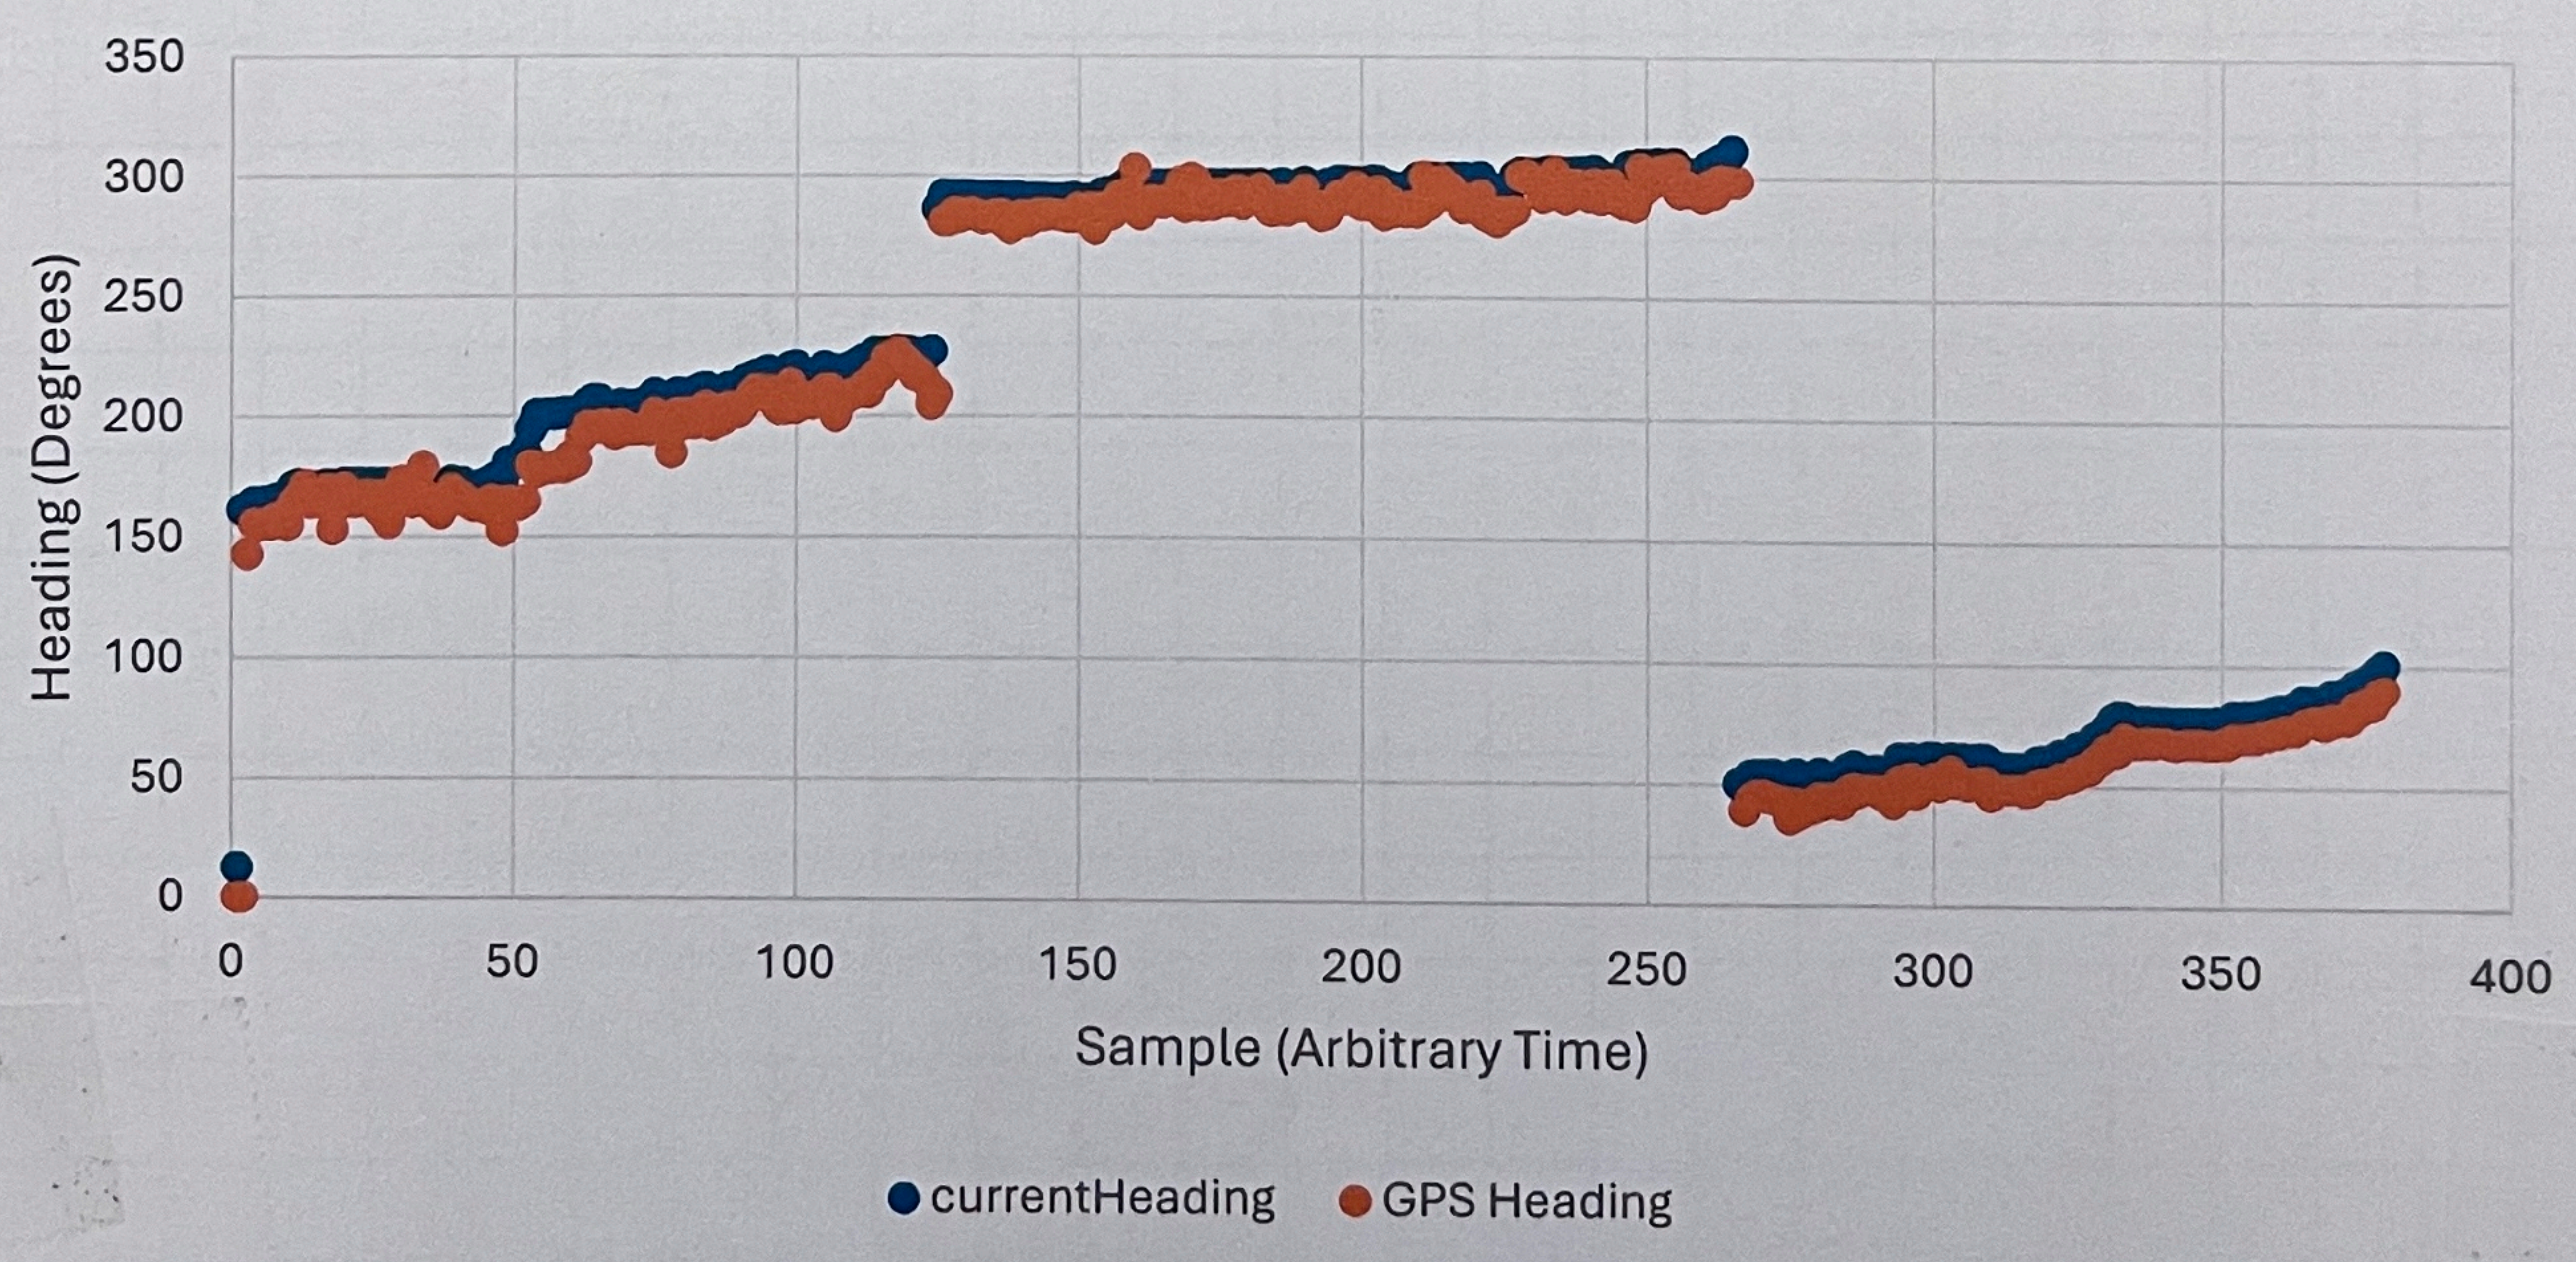

Wesley  
Cooper

# 01/07/24 Land Testing

Comparing Current Heading and GPS Heading 01/07/2024

Robot went clock wise.

Results look mostly good, but there are some large changes on the last two waypoints.