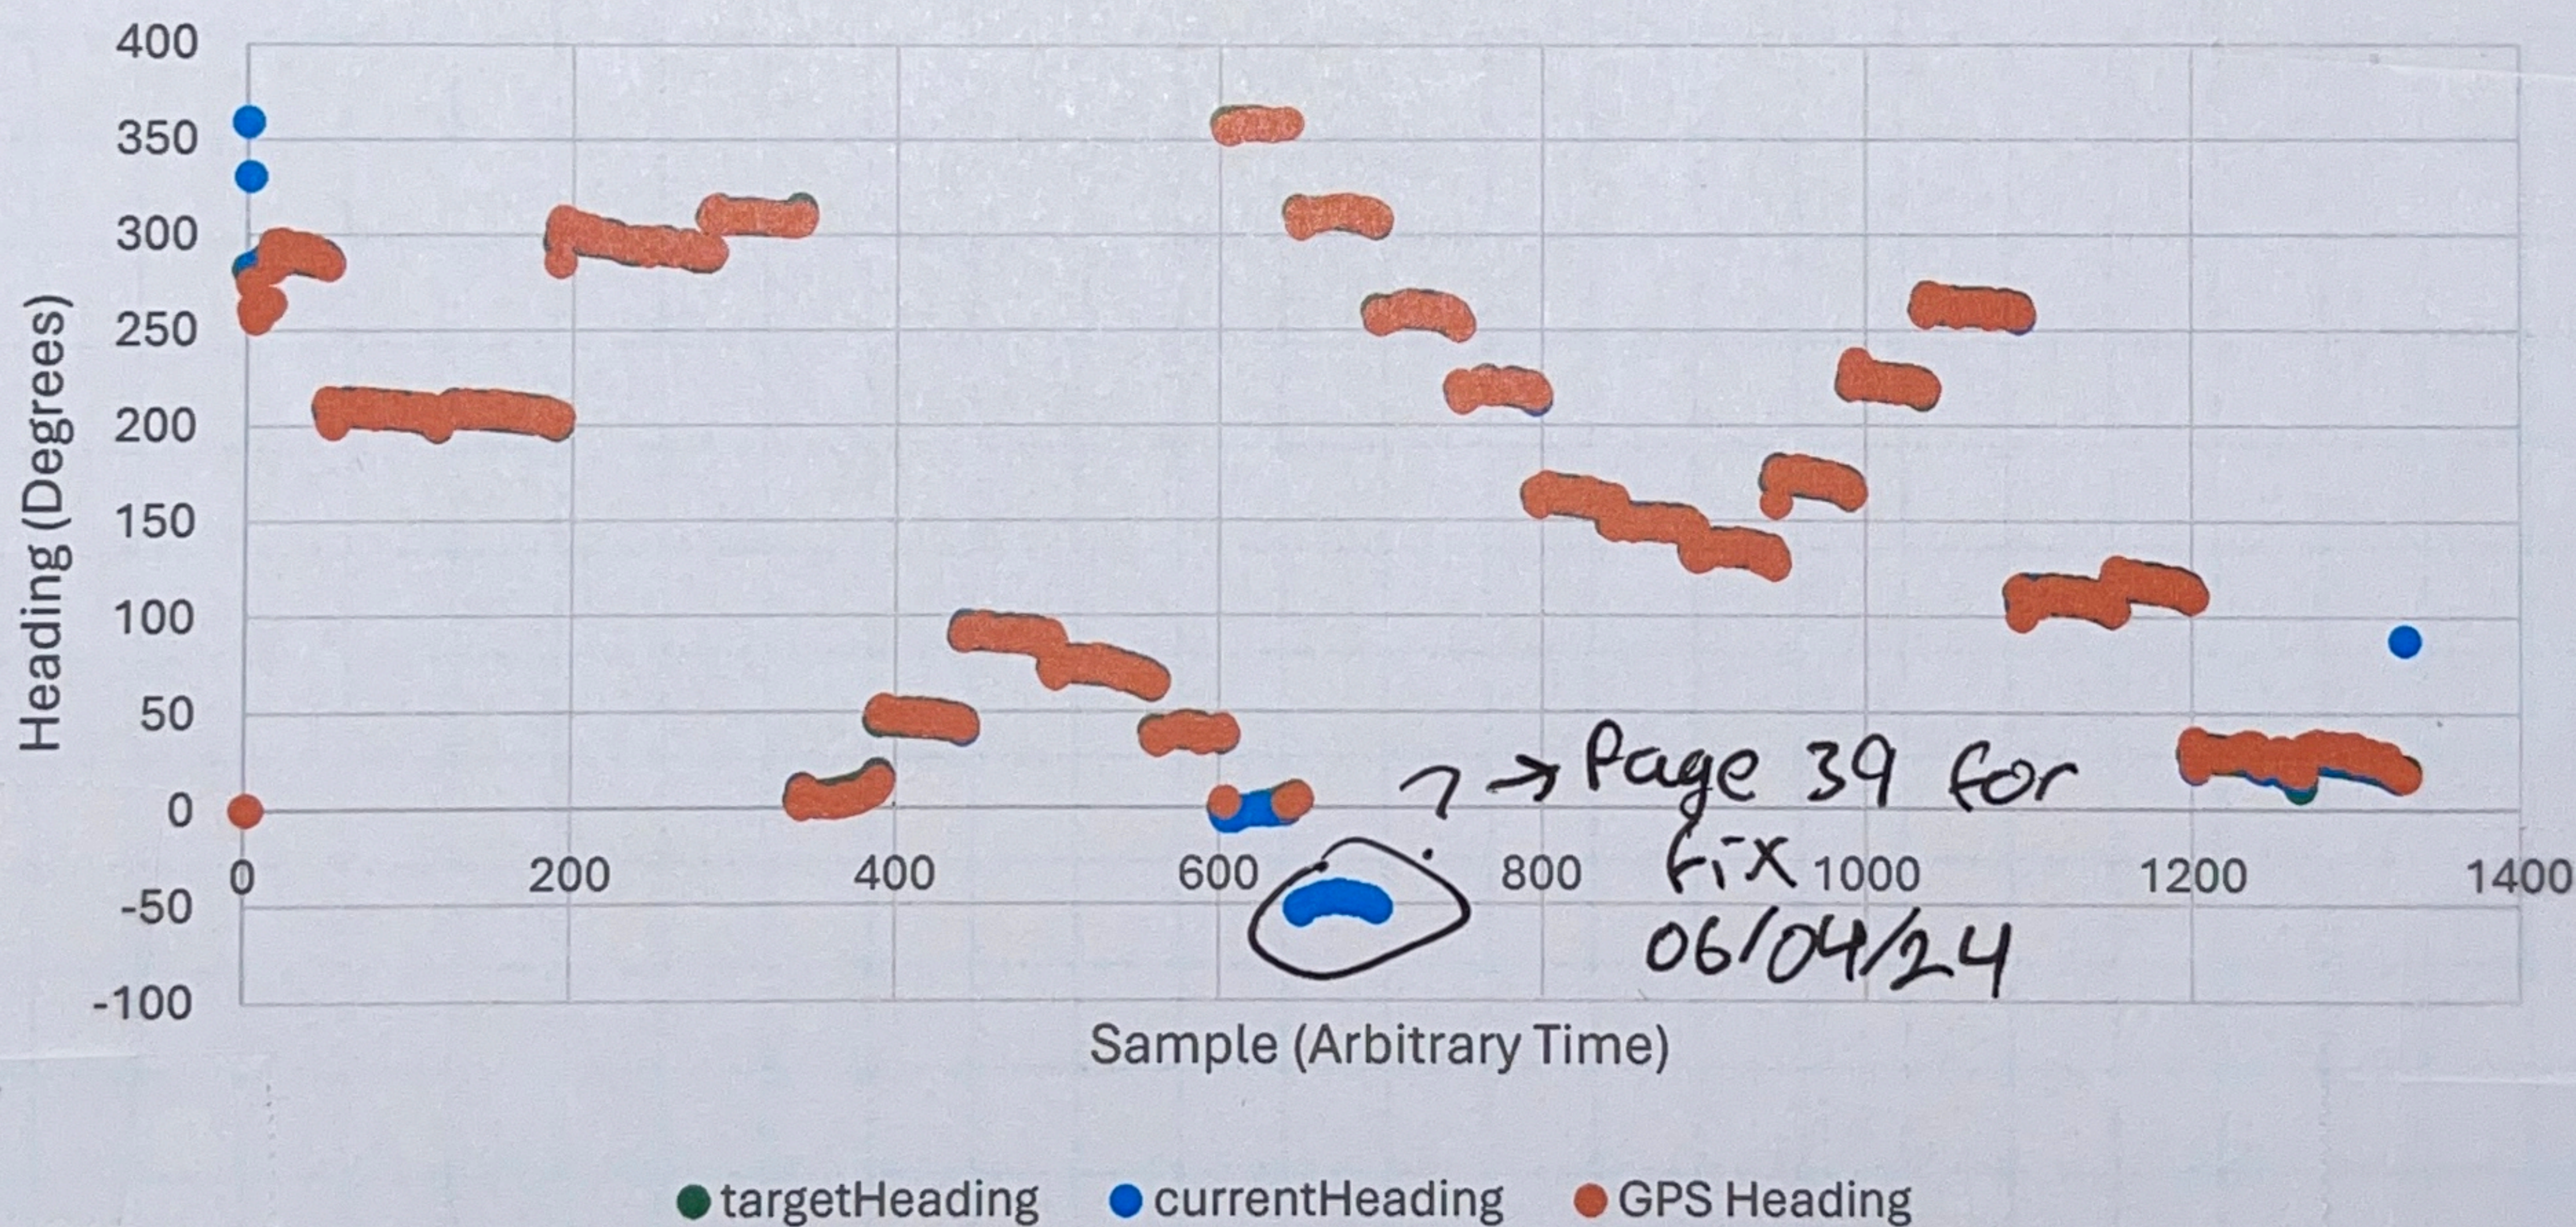

03/08/24

Wesley
Coda

The Better Figure 8

This figure 8 has a much more straight path compared to the one on page 115 of ~~the~~ Book one.

Comparing current, GPS, and target headings 03/08/2024

At the start, there is a slight offset and you can see this in the curve out from the dock. After the error update, the current, GPS, and target headings all overlap each other very closely.

Still have an issue with a negative heading somewhere.